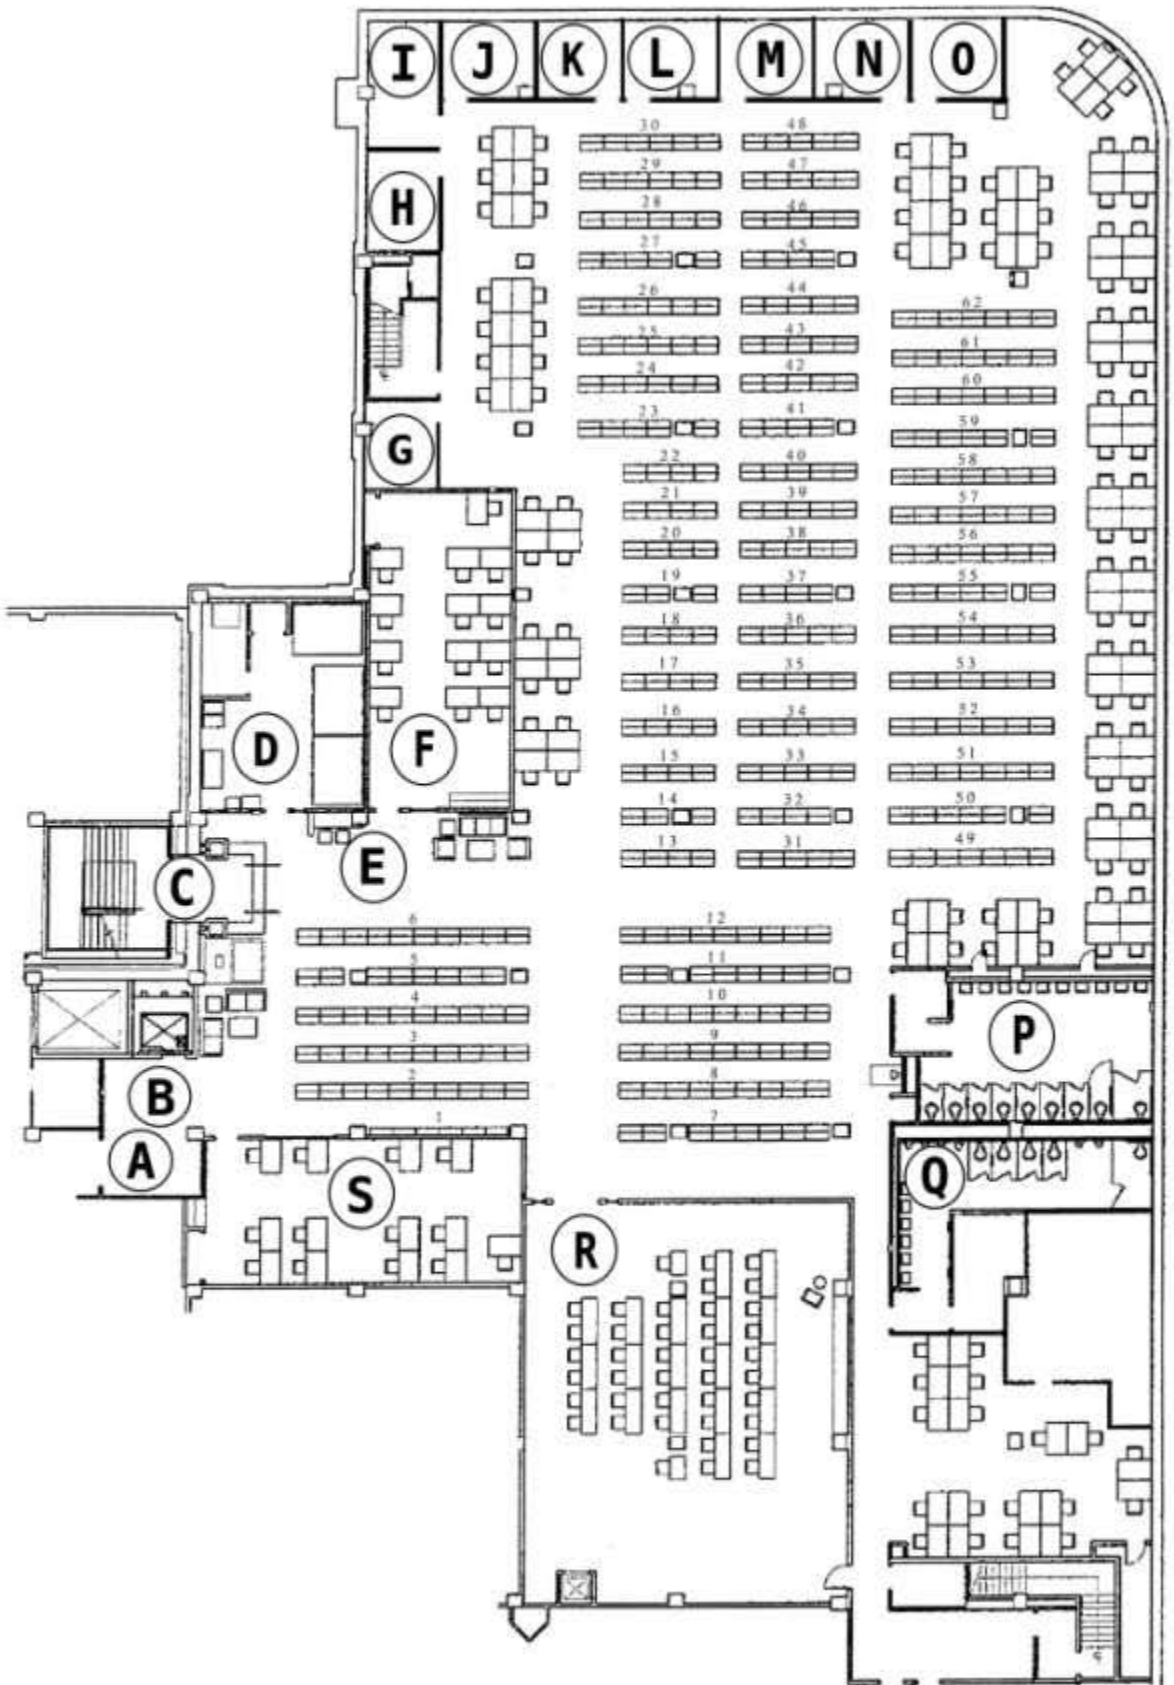

Lower Level

Wilshire Boulevard

Directory and Floor Plans

Southwestern Law School - Leigh H. Taylor Law Library

Catalog	First Floor	L
Catalog	Lower Level	E
Catalog	Second Floor	Q
Circulation Desk	First Floor	A
Computer Classroom	First Floor	F
Computer Lab	First Floor	G
Elevator	First Floor	C
Elevator	Lower Level	B
Elevator	Second Floor	P
Faculty Research Room	Second Floor	S
Group Study Room 1	Second Floor	M
Group Study Room 2	Second Floor	N
Group Study Room 3	Second Floor	L
Group Study Room 4	Second Floor	K
Group Study Room 5	Second Floor	J
Group Study Room 6	Second Floor	I
Group Study Room 7	Second Floor	H
Group Study Room 8	Second Floor	G
Group Study Room 9	Second Floor	F
Group Study Room 10	Second Floor	E
Group Study Room 11	Second Floor	B
Group Study Room 12	Second Floor	A
Group Study Room LL1	Lower Level	G
Group Study Room LL2	Lower Level	H
Group Study Room LL3	Lower Level	I
Group Study Room LL4	Lower Level	J
Group Study Room LL5	Lower Level	K
Group Study Room LL6	Lower Level	L
Group Study Room LL7	Lower Level	M
Group Study Room LL8	Lower Level	N
Group Study Room LL9	Lower Level	O
Index Table	First Floor	M
Learning Center 1	Lower Level	S
Learning Center 2	Lower Level	F
Legal Research Classroom	Lower Level	R
LEXIS Learning Center	Lower Level	F
Library Administration	Mezzanine	
Library Technical Services	Mezzanine	
Light Reading Room	First Floor	H
LRC	Lower Level	R
McComb Conference Room	Second Floor	R
Men's Restroom	Lower Level	Q
Men's Restroom	Second Floor	C
Microform Room	First Floor	E
Newspapers	First Floor	H
Online Public Access Catalog	First Floor	L
Online Public Access Catalog	Lower Level	E
Online Public Access Catalog	Second Floor	Q