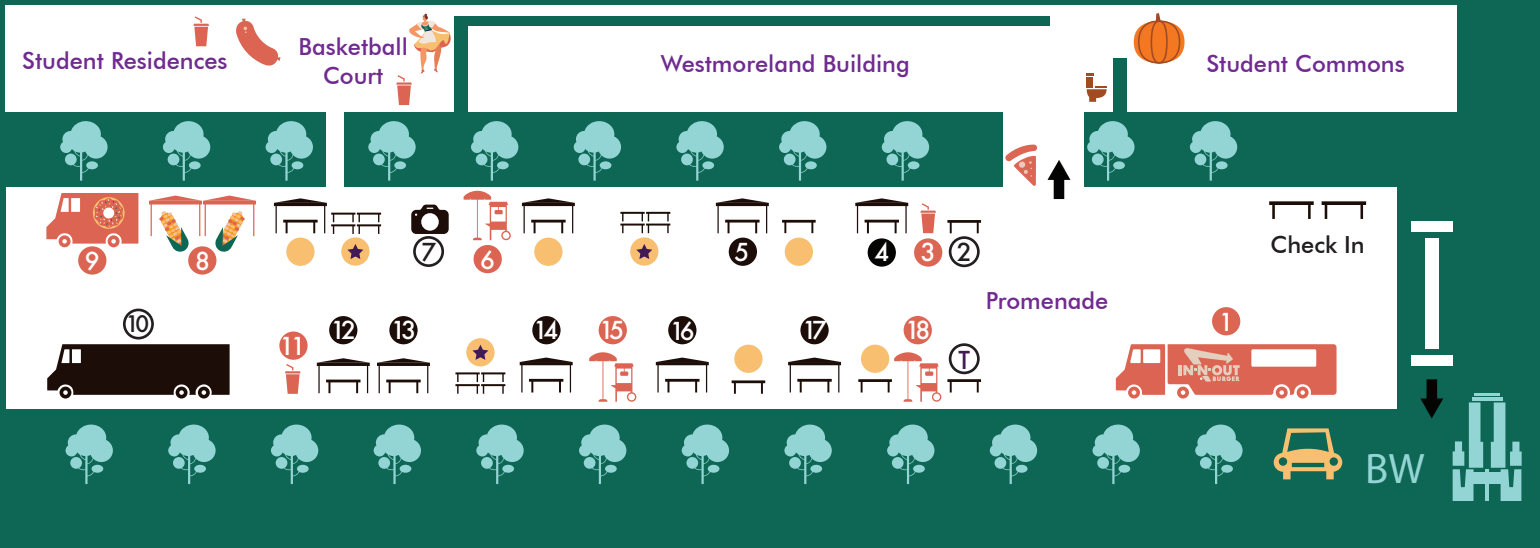

## Promenade

- 1 In-N-Out Truck\*
- 2 DJ Mic and Children's Costume Parade Start
- 3 Water and Soda
- 4 Skin Painters
- 5 The Astrologer's Daughter
- 6 Barts Carts: Cotton Candy
- 7 CamSam Photobooth
- 8 JJ Roasted Corn Cart\*
- 9 Glazed and Infused Mini Donuts Truck\*
- 10 The Ultimate Video Game Bus
- 11 Water and Soda
- 12 Borka: Tarot and Palm Reader
- 13 Shanah Design Face Painting
- 14 Michael Garisek, Digital Caricature Artist
- 15 Barts Carts: Popcorn
- 16 Lotus Henna
- 17 Silhouettes by Sylvia
- 18 Barts Carts: Hot Pretzels\*

\*Requires a Ticket

- T Trick-or-Treat Pails and Bags
- Trick-or-Treat with Student Groups
- ★ Arts & Crafts with Student Groups
- Trick-or-Treat and Activities
- Food or Drinks

## Other Locations

**BW** Guided Historic Tours

**Student Residences**

- Alumni Reception
- Hamburger Patty's Brats\*
- Class of 2004 Reunion (5th Floor)

**Basketball Court**

- Ladyhosen Bavarian Party Band
- Gypsy Folk Ensemble and BiSong
- Dancing
- Seating

**Student Commons**

- Mr. Jack O' Lantern's Pumpkin Patch

**Westmoreland**

- Pizza and Special Order Meals
- Día de los Muertos Alter (Alcove)

KEY

Scan for the Full  
Food Menu and  
Schedule of Events